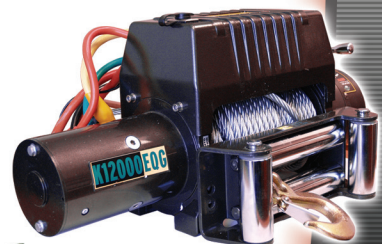

**CANADA'S LEADING SUPPLIER OF
AUTOMOTIVE PARTS**

MISSISSAUGA

1-877-564-3116

EDMONTON

1-800-665-7671

SURREY

1-877-560-0287

www.canadawideparts.com