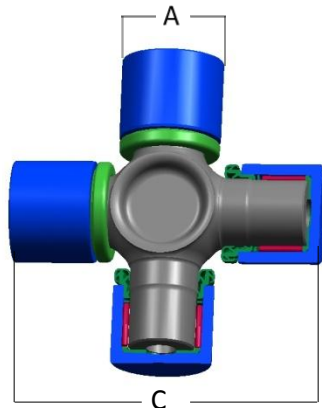

1355

P/N: 19256728