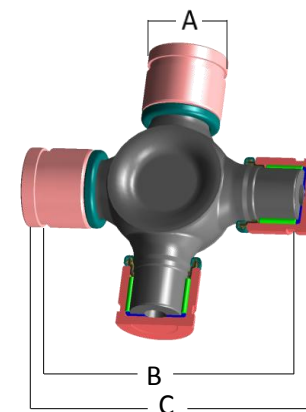

# Universal Joint Series

1344

P/N: 12479126

1355

P/N: 19256728

1415

P/N: 74085339

1485

P/N: 74081485

1555

P/N: 74081555

A	28.58 mm (1.125")
B	65.71 mm (2.587")
C	94.43 mm (3.718")

A	30.18 mm (1.188")
B	N/A
C	92.00 mm (3.622")

A	30.17 mm (1.188")
B	N/A
C	106.2 mm (4.181")

A	34.91 mm (1.374")
B	75.04 mm (2.954")
C	106.2 mm (4.181")

A	34.9 mm (1.374")
B	74.14mm (2.92")
C	126.1 mm (4.965")

A: Cup Diameter  
B: Retaining Clip Groove Distance  
C: Overall Length