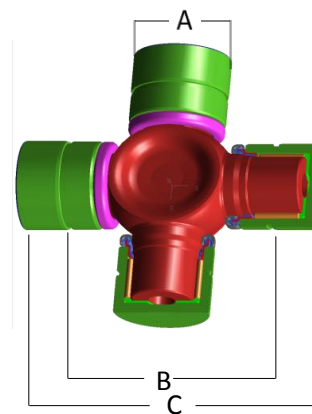

# Universal Joint Series

1344

P/N: 12479126

1355

P/N: 19256728

1415

P/N: 74085339

1485

P/N: 74081485

1555

P/N: 74081555

A	28.58 mm (1.125")
B	65.71 mm (2.587")
C	94.43 mm (3.718")

A	30.18 mm (1.188")
B	N/A
C	92.00 mm (3.622")

A	30.17 mm (1.188")
B	N/A
C	106.2 mm (4.181")

A	34.91 mm (1.374")
B	75.04 mm (2.954")
C	106.2 mm (4.181")

A	34.9 mm (1.374")
B	74.14mm (2.92")
C	126.1 mm (4.965")

A: Cup Diameter  
B: Retaining Clip Groove Distance  
C: Overall Length