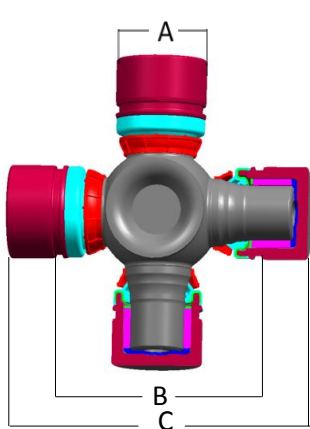

# Universal Joint Series

1344

P/N: 12479126

1355

P/N: 19256728

1415

P/N: 74085339

1485

P/N: 74081485

1555

P/N: 74081555

A	28.58 mm (1.125")
B	65.71 mm (2.587")
C	94.43 mm (3.718")

A	30.18 mm (1.188")
B	N/A
C	92.00 mm (3.622")

A	30.17 mm (1.188")
B	N/A
C	106.2 mm (4.181")

A	34.91 mm (1.374")
B	75.04 mm (2.954")
C	106.2 mm (4.181")

A	34.9 mm (1.374")
B	74.14mm (2.92")
C	126.1 mm (4.965")

A: Cup Diameter  
B: Retaining Clip Groove Distance  
C: Overall Length