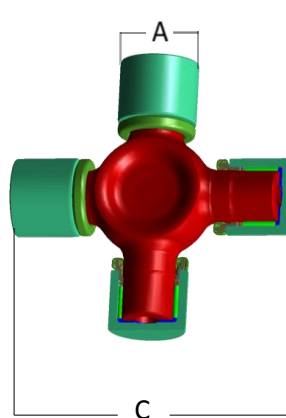

# Universal Joint Series

1344

P/N: 12479126

1355

P/N: 19256728

1415

P/N: 74085339

1485

P/N: 74081485

1555

P/N: 74081555

A	28.58 mm (1.125")
B	65.71 mm (2.587")
C	94.43 mm (3.718")

A	30.18 mm (1.188")
B	N/A
C	92.00 mm (3.622")

A	30.17 mm (1.188")
B	N/A
C	106.2 mm (4.181")

A	34.91 mm (1.374")
B	75.04 mm (2.954")
C	106.2 mm (4.181")

A	34.9 mm (1.374")
B	74.14mm (2.92")
C	126.1 mm (4.965")

A: Cup Diameter  
B: Retaining Clip Groove Distance  
C: Overall Length