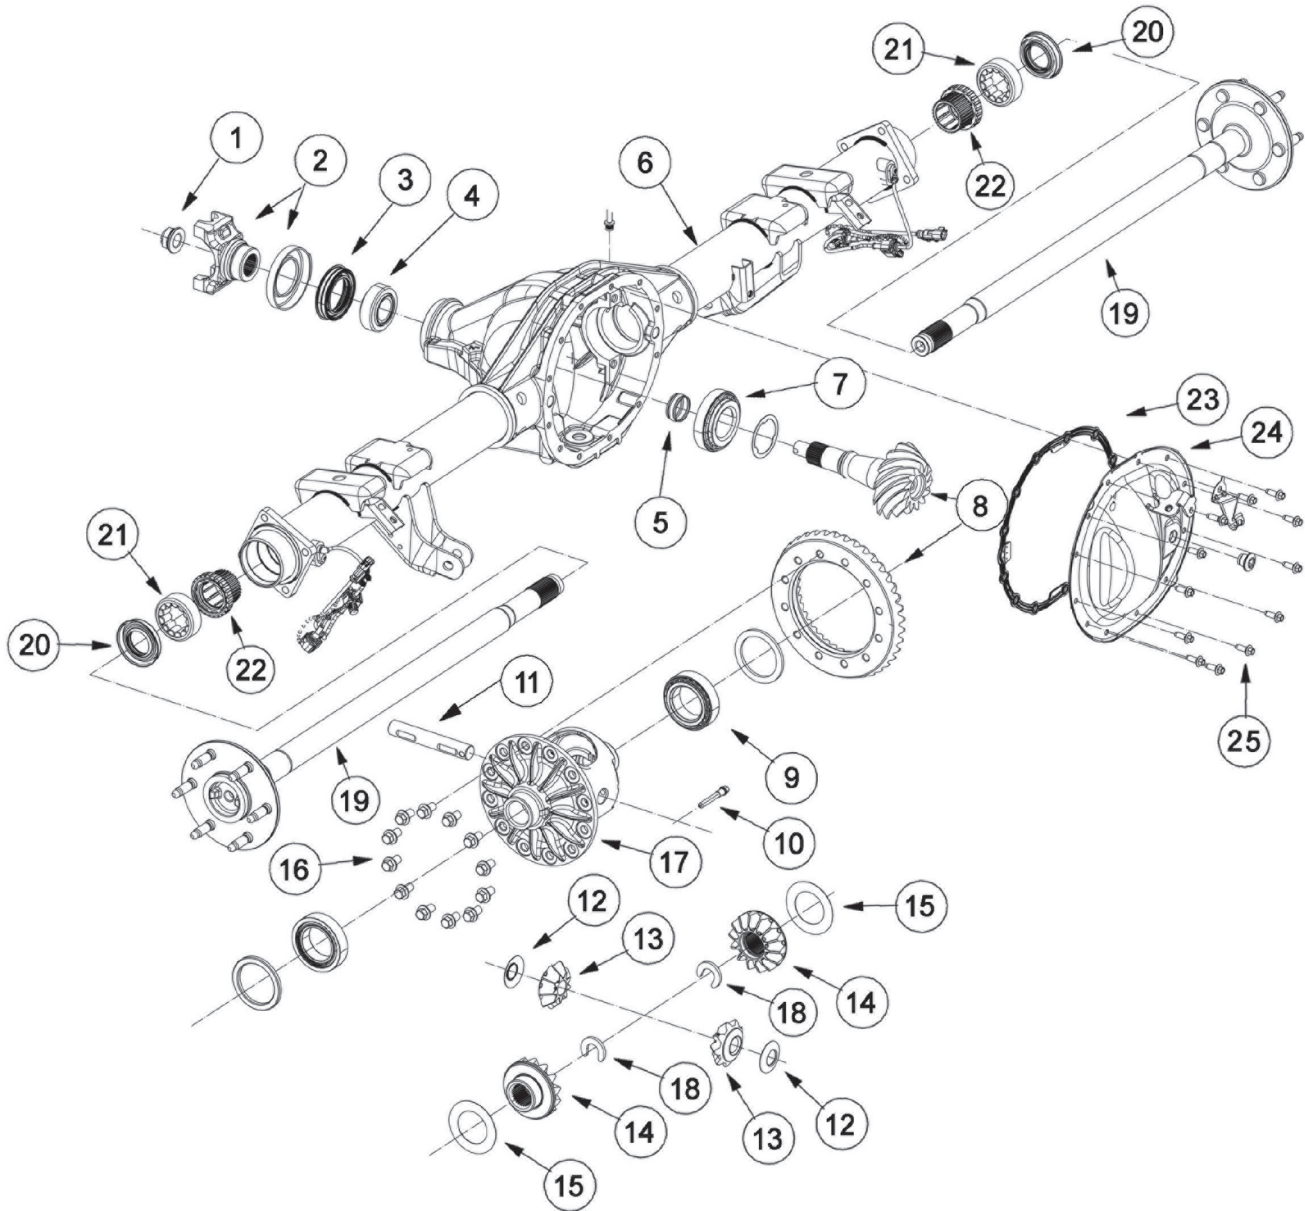

## AAM 9.5" Salisbury (12-Bolt)

## GM 9.5" REAR AXLE