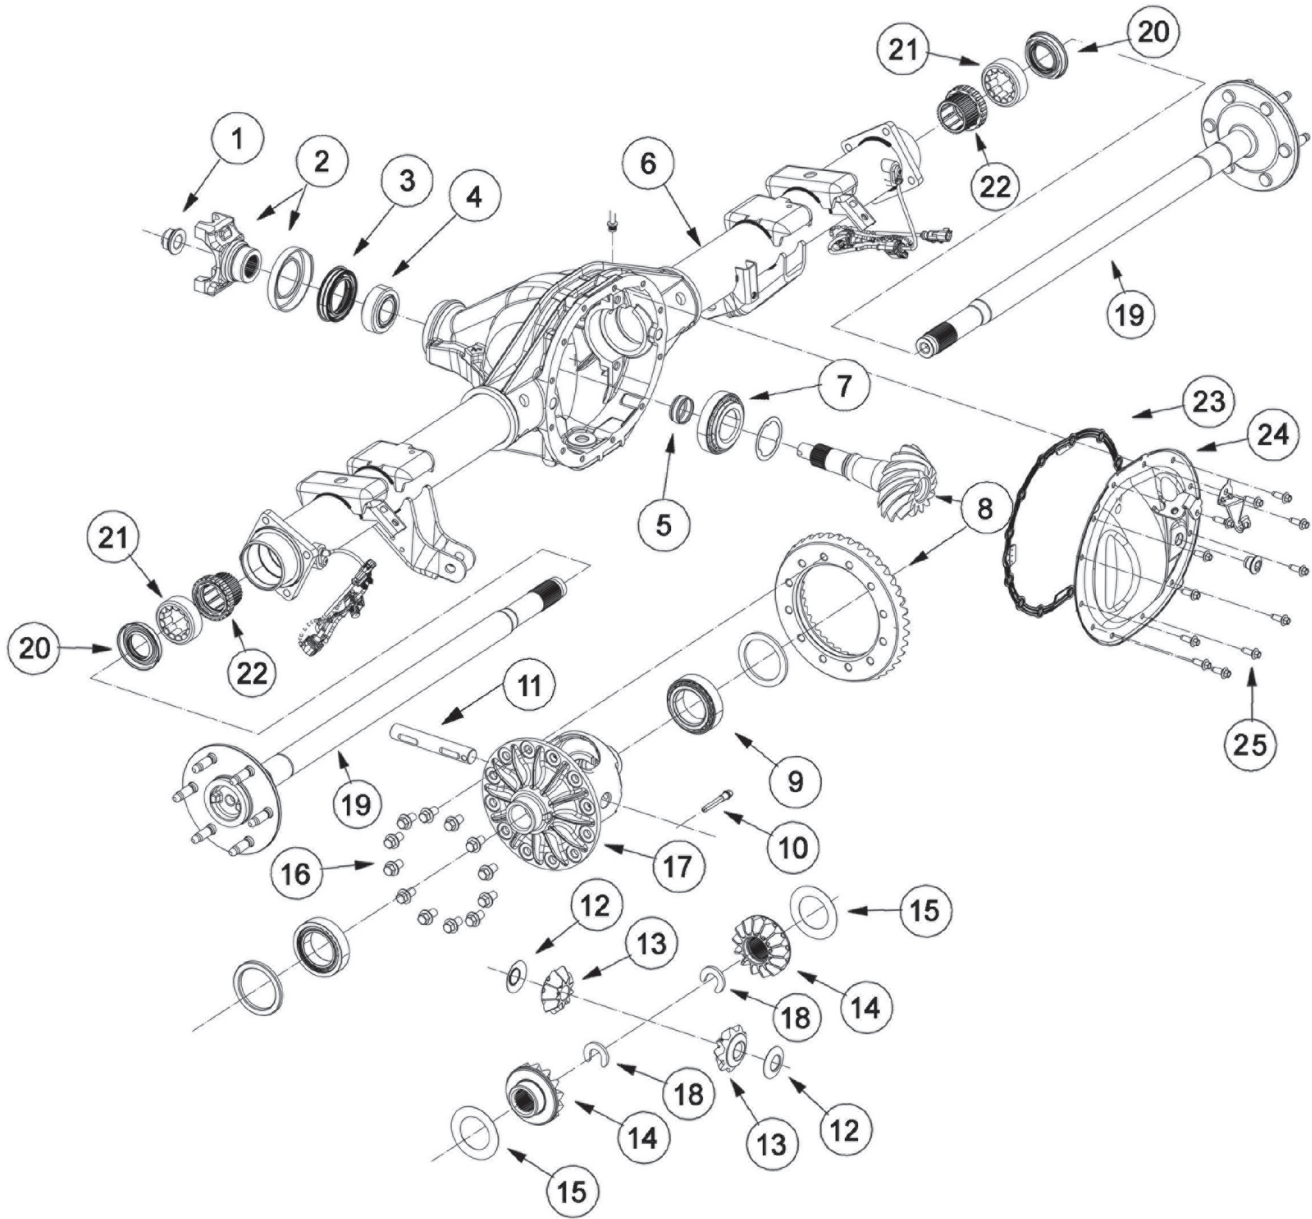

## AAM 9.76" Salisbury (12-Bolt)

## GM 9.76" REAR AXLE